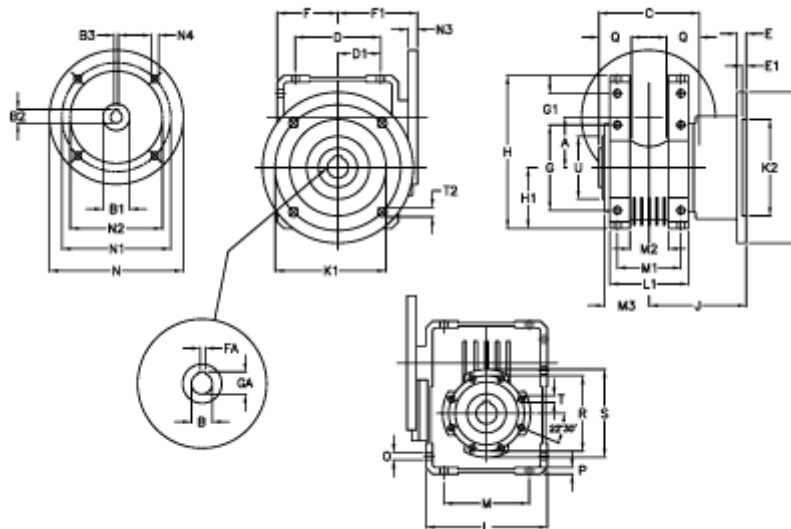

Article number: 392208603044116

Description: Worm Gear with Torque Limiter
W86 L1-UF-30-P100 B14

Measures

A = 86.90	E = 15	H = 245.5	M = 144	N4 = 8,5	U = 110
B = 35	E1 = 6	H1 = 100.0	M1 = 101	O = 11.5	
B1 E7 = 28	F = 100	J = 151.0	M2 = 57	P = 11	
B2 = 31.3	F1 = 136	K = 210	M3 = 65	Q = 45	
B3 H9 = 8	FA = 10	K1 = 176	N = 160	R = 130	
C = 140	G = 144	K2 = 152	N1 = 130	S = 150	
D = 144.0	G1 = 45.5	L = 200	N2 = 110	T = M10x18	
D1 = 72.0	GA = 38.3	L1 = 125	N3 = 10.0	T2 = 12.5	